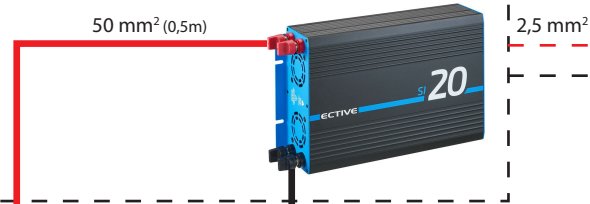

SOLAR PANELS

Number of solar panels 2 Solar panels
 Power per panel 180 W
 Totale power (watt) 360 W

BATTERY CHARGER

Victron Energy Blue smart charger
 IP22 12V/30

230V INVERTER

Active SI 20 Inverter
 2000W