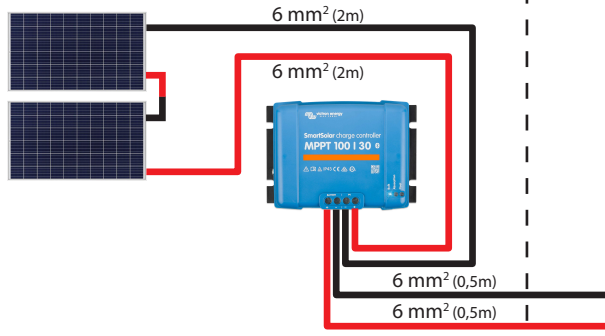

SOLAR PANELS

Number of solar panels 2 Solar panels
 Power per panel 180 W
 Totale power (watt) 360 W

BATTERY CHARGER

Victron Energy Blue smart charger
 IP22 12V/30

230V INVERTER

Active SI 20 Inverter
 2000W