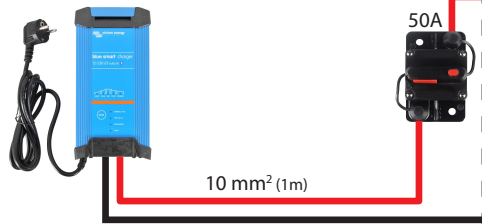

SOLAR PANELS

Number of solar panels 2 Solar panels
 Power per panel 180 W
 Totale power (watt) 360 W

BATTERY CHARGER

Victron Energy Blue smart charger
 IP22 12V/30

230V INVERTER

Active SI 20 Inverter
 2000W

230V APPLIANCES

12V APPLIANCES

USB Chargers 2.5 mm² Fuse 10A	USB Chargers 2.5 mm² Fuse 10A
LED Spots 1.5 mm² Fuse 5A	LED Strip Cabinets 1.5 mm² Fuse 5A
LED Strip Bed + Shower 1.5 mm² Fuse 5A	MaxxFan Deluxe 1.5 mm² Fuse 5A
Webasto Diesel Heater 2.5 mm² Fuse 10A	Water pump 2.5 mm² Fuse 10A
Isotherm Fridge 2.5 mm² Fuse 10A	Elgena kb6 12V Boiler 6 mm² Fuse 20A